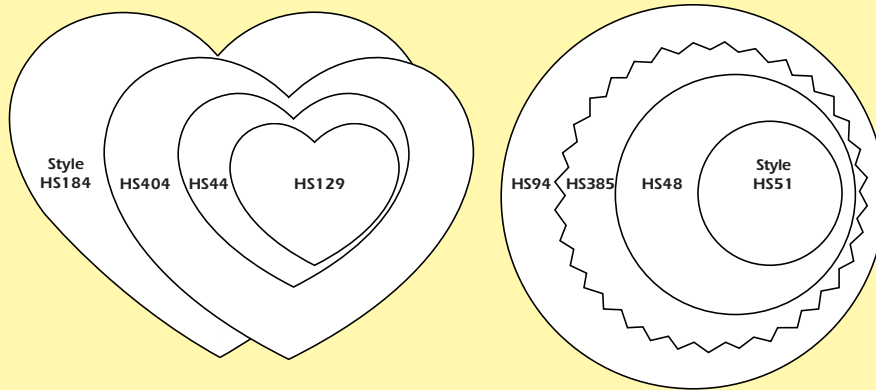

Other imprint and background
colors available on request.

To order call
1-800-526-8353

Hablamos Español

All Die Shapes Are Shown Actual Size

Is it time to reorder your custom printed tags or labels?

Please check your supply now and give us a call at 1-800-526-8353.