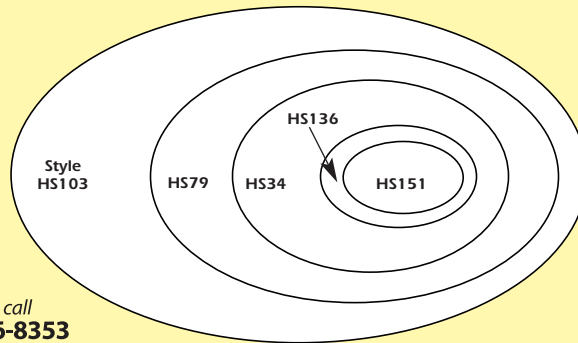

HUNDREDS
OF OTHER
DIE SHAPES
AVAILABLE

To order call
1-800-526-8353

Hablamos Español