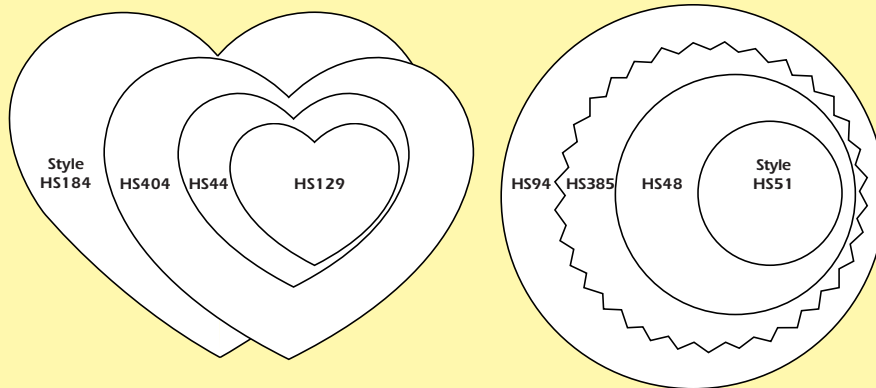

Other imprint and background
colors available on request.

To order call
1-800-526-8353

Hablamos Español

All Die Shapes Are Shown Actual Size

Is it time to reorder your custom printed tags or labels?

Please check your supply now and give us a call at 1-800-526-8353.